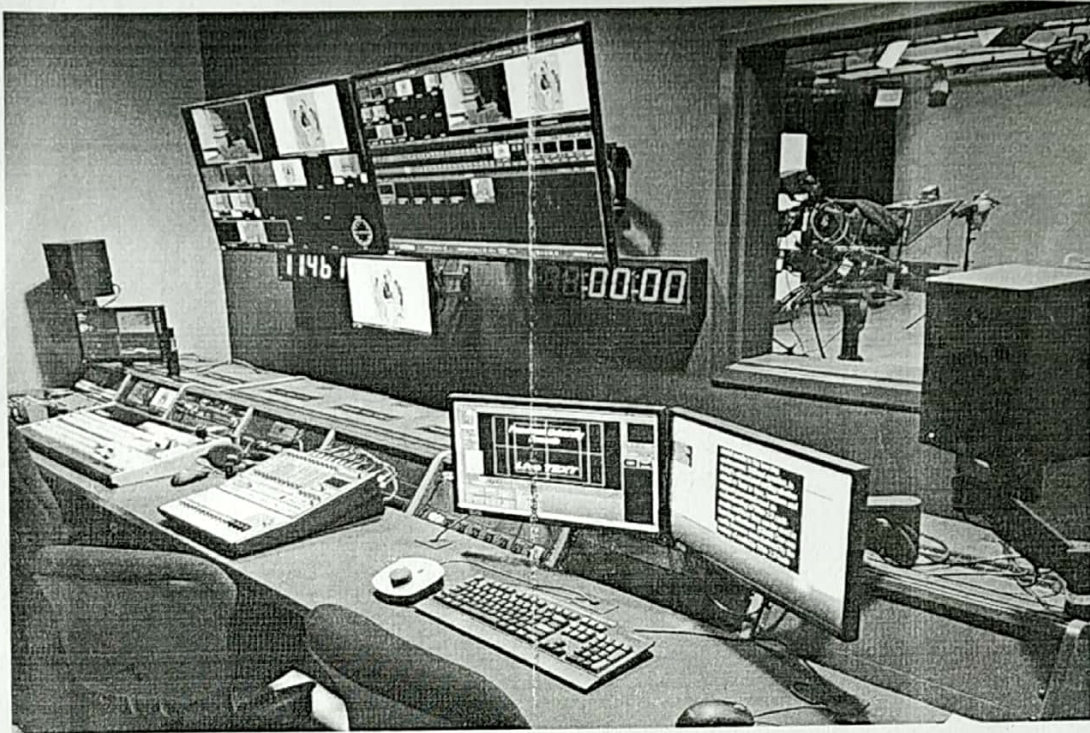

At last we have visited the Earth station.

EARTH STATION(HUB):

The T-SAT TV HUB is a standard uplink for the educational channel. The Earthstation is co-located with the studios and is capable of transmitting six digitally compressed video channels in MCPC mode. The earth station uses DVB MPEG-4 encoders for video/audio.