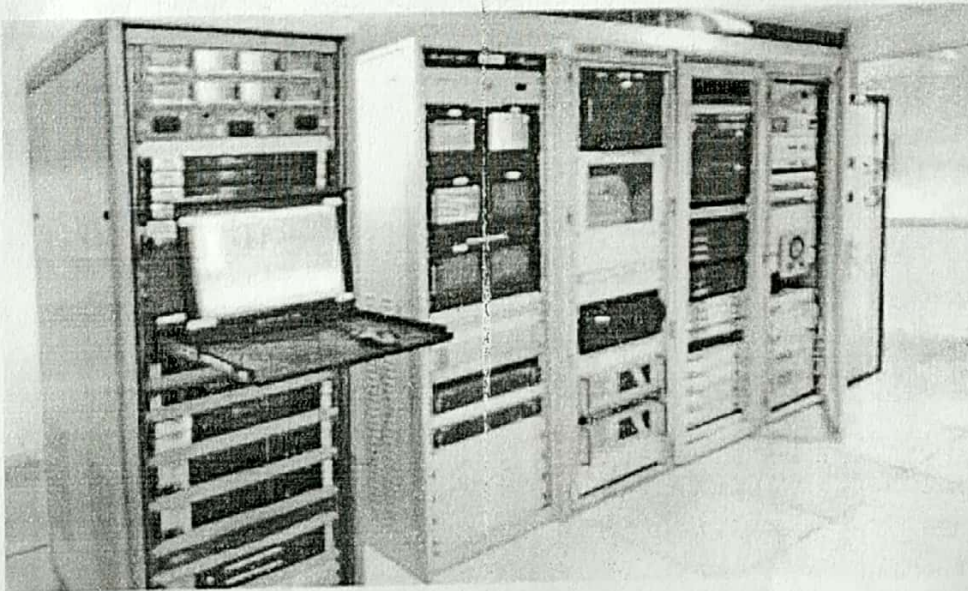

At first we have been taken to the T-SAT studio

T-SAT studio

The production facilities are setup for in house production, online programs recording and telecast of live transmission in HD Quality. T-SAT TV has three studios each with 2 to 3 digital colour cameras as per requirement, two mini studios, Tabletop cameras, Teleprompter, Laptops for power point presentation, Digital technologies like Digital recorder, Cool lights and Monitoring room for live programs.

Next we have been to PCR(Production control room)

PCR (Production Control Room):

Production control room is located beside the studio where the producers can monitor the activities done in the studio through a window. It has audio & video interfacing units, switcher and multiview monitor. In PCR the removal of green or blue screen background is replaced by images or animated videos. The audio sounds like tune, music given before the start of the live program can be taken by a recorder connected to Earthstation.